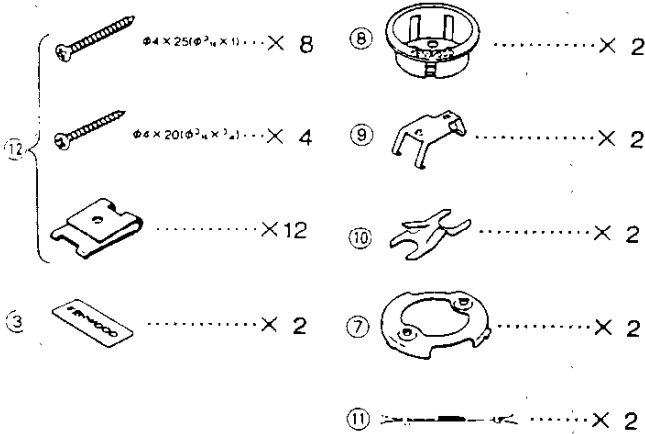

KFC-P206

SERVICE MANUAL

KENWOOD

DOC
COPY

©1991-4 PRINTED IN JAPAN
85-6317-00 (T) 375

EXTERNAL VIEW

Woofer

Tweeter

PARTS INCLUDED

PARTS LIST

★ New parts
Parts without **Parts No.** are not supplied.
Les articles non mentionnés dans le **Parts No.** ne sont pas fournis.
Teile ohne **Parts No.** werden nicht geliefert.

Ref. No.	New Parts	Parts No.	Description
①		B06-0439-08	Grille ass'y
②	★	B06-0653-08	Grille
③		B43-0868-08	Badge set
④		B46-0100-20	Warranty card
⑤	★	B61-0445-00	Instruction manual
⑥	★	F09-1012-08	Protector
⑦	★	J21-8069-08	Hardware
⑧	★	J21-8070-08	Bracket
⑨	★	J21-8071-08	Hardware
⑩	★	J21-8076-08	Hardware
⑪	★	L75-2047-08	Network
⑫	★	N99-1191-08	Screw set
⑬	★	T03-0379-08	Tweeter
⑭	★	T10-0521-08	Woofer