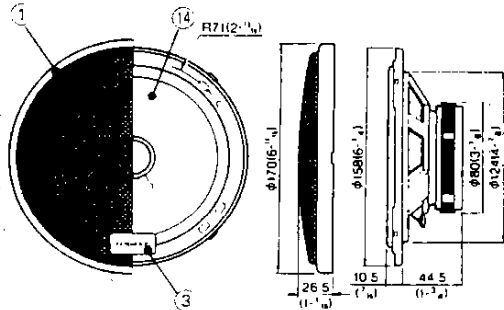

KFC-P206

SERVICE MANUAL

KENWOOD

DOC
COPY

©1991-4 PRINTED IN JAPAN
85-6317-00 (T) 375

EXTERNAL VIEW

Woofer

Tweeter